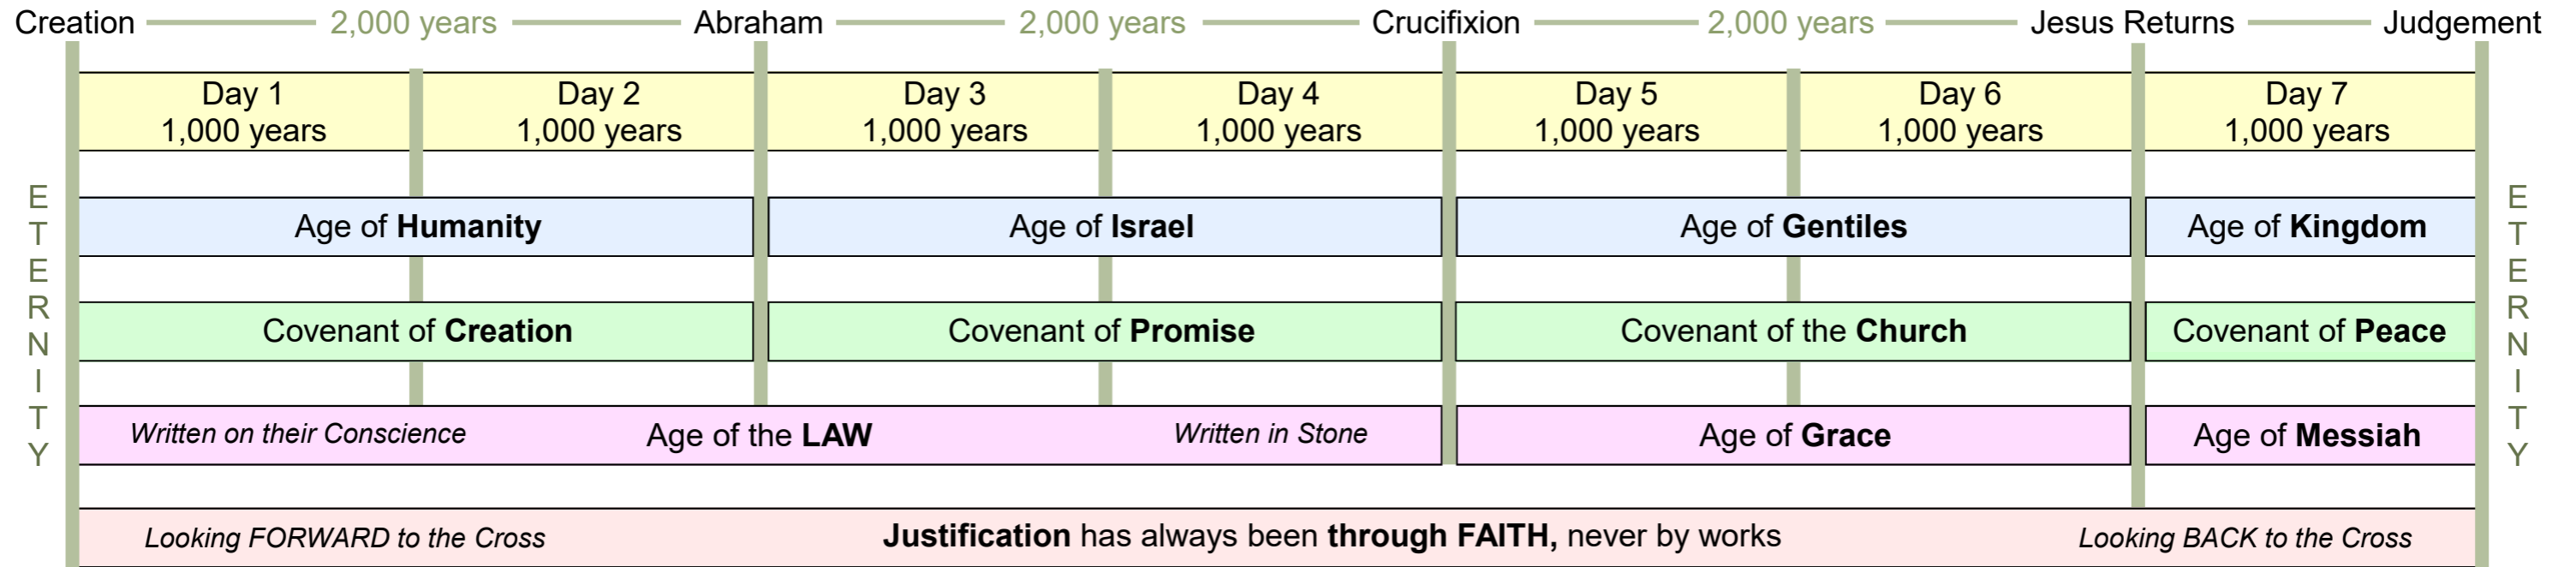

Free to copy & share, but do not sell. ©006

Creation Week = 7 Days World History = 7,000 Years

“Declaring the end from the beginning”

Isaiah 46:10

“And I (*the Lord*) will establish My covenant between Me and you (*Abraham*) and your descendants after you in their generations, for an everlasting covenant, to be God to you and your descendants after you.” Genesis 17:7

“For I do not desire, brethren, that you should be ignorant of this mystery... that blindness in part has happened to Israel until the fullness of the Gentiles has come in.” Romans 11:25

A reliable date of Jesus' Crucifixion to hang a timeline on:

Luke provides several rather precise historical details that help us set the key dates of Jesus' life. This enables us to determine a possible date for the Crucifixion.

April 3rd, AD 33*

Jesus' Crucifixion
APRIL 3, AD33

* While AD 33 is, in the author's judgment, the most likely scenario, it should be acknowledged that many believe Jesus was crucified in the year AD 30. However, if the beginning of Tiberius' reign (confirmed in history) is placed in the year AD 14, it is virtually impossible to accommodate fifteen years of Tiberius' reign and three years of Jesus' ministry between AD 14 and 30.