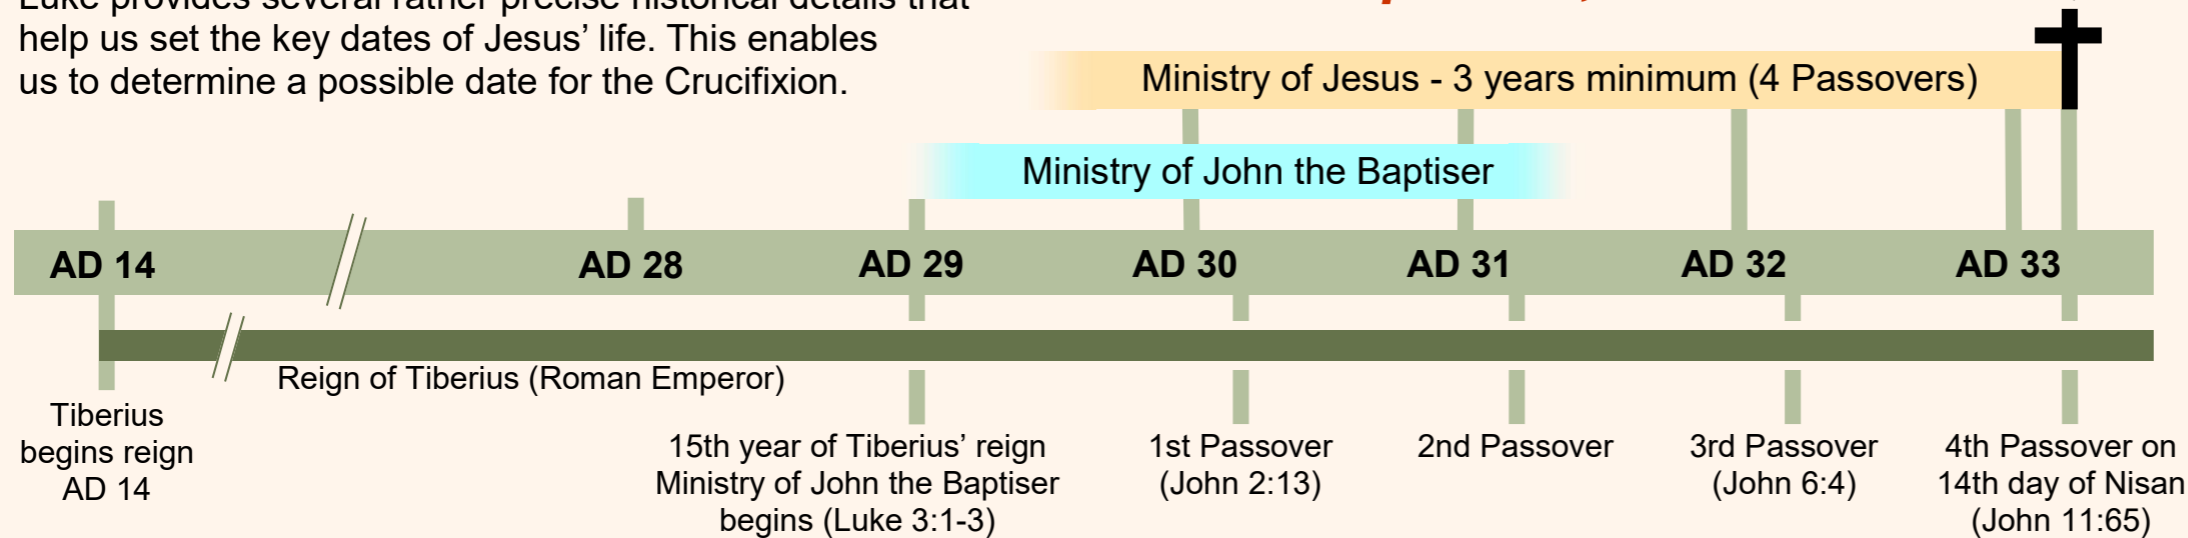

“For I do not desire, brethren, that you should be ignorant of this mystery... that blindness in part has happened to Israel until the fullness of the Gentiles has come in.” Romans 11:25

A reliable date of Jesus' Crucifixion to hang a timeline on:

Luke provides several rather precise historical details that help us set the key dates of Jesus' life. This enables us to determine a possible date for the Crucifixion.

April 3rd, AD 33*

Jesus' Crucifixion
APRIL 3, AD33

* While AD 33 is, in the author's judgment, the most likely scenario, it should be acknowledged that many believe Jesus was crucified in the year AD 30. However, if the beginning of Tiberius' reign (confirmed in history) is placed in the year AD 14, it is virtually impossible to accommodate fifteen years of Tiberius' reign and three years of Jesus' ministry between AD 14 and 30.

Near the end of day 6 / 6,000th year:

- 2026 - 7 year Tribulation before Jesus returns in 2033* (*approximate dates*)
- Rapture - Jesus calls up the Church into the air and away from tribulation
- First three & half years - first 6 Seals
- Antichrist is made World Leader
- Second three & half years, the Great Tribulation - The 7th Seal is Judgement containing 7 Trumpets & 7 Bowls of Wrath
- Battle of Armageddon at end of 7 years
- Satan bound & cast into the bottomless pit until the end of the millennium
- 2033* - Jesus returns to earth to reign for 1,000 years in peace (the Millennium)